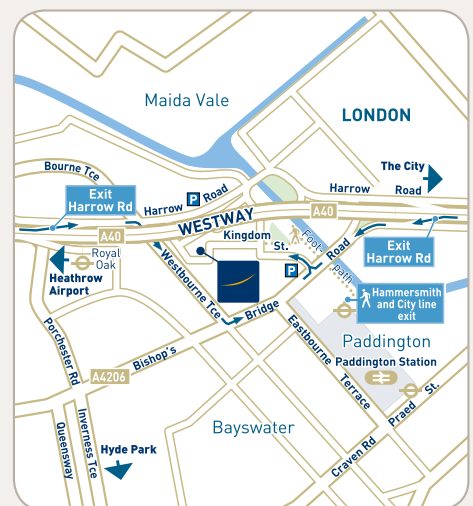

Parking

Two convenient NCPs nearby

Photography is for illustrative purposes only

novotel.com
accorhotels.com