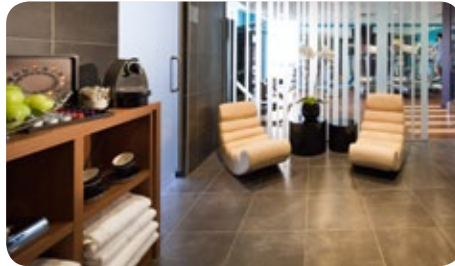

And more...

A|Club

- Accor's free global loyalty scheme offering you advantages and rewards at over 2,300 hotels worldwide

Always connected

- High speed internet and WiFi access throughout the hotel

Designed with the planet in mind

Sustainable development is part of Novotel's global strategy. This hotel is EarthCheck certified and incorporates many environmental initiatives into its design and construction.

EARTHCHECK

NOVOTEL LEEDS

4 Whitehall Quay
Leeds LS14 4HR

Information and reservations:

Email: H3270@accor.com
Tel: +44 (0)113 242 6446
Fax: +44 (0)113 242 6445

Your destination

Easy access to your hotel

Road

Via the M621, exit at Junction 3 and follow signs for the City Centre. Take the second left-hand turn onto Globe Road. At the end of Globe Road turn right onto Whitehall Road. Go straight on at the traffic lights then right at the next set of lights. This will take you directly to our hotel car park (underneath the hotel).

Rail

Leeds (300m)

Airport

Leeds Bradford (7 miles)