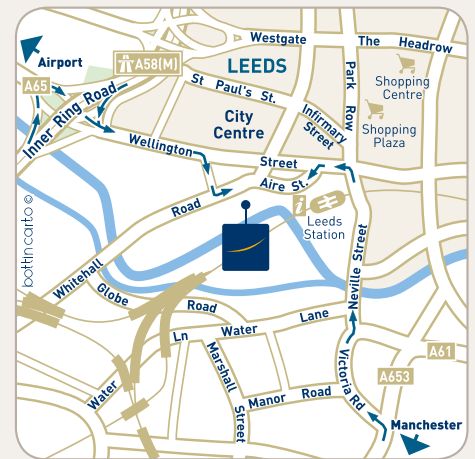

LEEDS CENTRE

Novotel Leeds Centre is located in the city centre putting you close to the businesses, shopping and nightlife of central Leeds. The hotel's 195 modern rooms come with wireless internet and satellite TV. Relax in our **elements** restaurant and bar with modern European dishes and a wide range of drinks then enjoy our sauna after a workout at the fitness centre. The hotel's 8 fully-equipped meeting rooms can accommodate up to 80 people.

Via the M621, exit at Junction 3 and follow signs for the City Centre. Take the second left-hand turn onto Globe Road. At the end of Globe Road turn right onto Whitehall Road. Go straight on at the traffic lights then right at the next set of lights. This will take you directly to our hotel car park (underneath the hotel).

Rail

Leeds (300m)

Airport

Leeds Bradford (7 miles)

Parking

Private indoor parking (paying) – first-come, first-served basis (70 spaces)

Photography is for illustrative purposes only

novotel.com
accorhotels.com