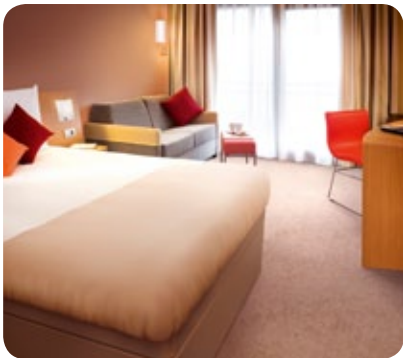

Guaranteed comfort in every bedroom

182 modern, spacious and comfortable rooms, each with:

- Individual air cooling
- High-speed internet and TV with satellite and radio channels
- Flexibility for working or relaxing
- Ergonomic desk and chair
- Mini-bar, safe and eco-friendly toiletries

Executive rooms and Suites are also available

Fresh dining based on choice

Our **elements** restaurant and **Clinks Bar** offer a choice of modern European dishes, in a relaxed contemporary environment.

- 24-hour services
- Buffet breakfast served from 6am to 10am on weekdays and from 6.30am to 11.30am at weekends
- Room service available 24 hours
- Private dining room available

elements
restaurant • room service