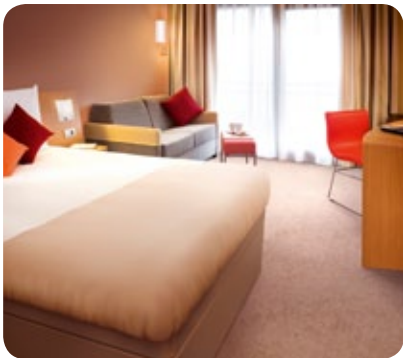

Guaranteed comfort in every bedroom

164 modern, spacious and comfortable rooms, each with:

- Individual heating and comfort cooling controls
- High-speed internet and TV with satellite and radio channels
- Flexibility for working or relaxing
- Ergonomic desk and chair
- Mini-bar, safe and eco-friendly toiletries

- 24-hour services
- Buffet breakfast served from 6am to 10am on weekdays and 7am to 11.30am at weekends
- Room service available 24 hours
- Private dining room available

elements
restaurant • bar • room service