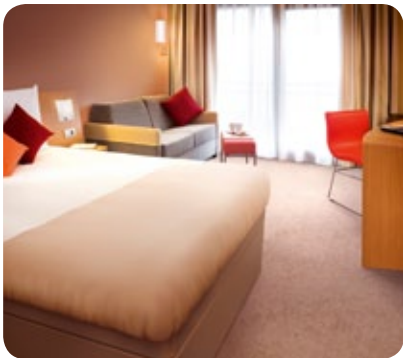

WOLVERHAMPTON

Novotel Wolverhampton is a centrally located close to the city's shopping and nightlife. The 132 rooms all have contemporary design as well as wireless internet and satellite TV. Dine at **elements** restaurant for a choice of modern European dishes or relax with a nightcap in the friendly bar. The hotel has 7 function rooms, able to host up to 200 guests theatre-style, or 150 for a wedding banquet.

Guaranteed comfort in every bedroom

132 modern, spacious and comfortable rooms, each with:

- Individual air cooling system
- High-speed internet and TV with satellite and radio channels
- Flexibility for working or relaxing
- Ergonomic desk and chair
- Mini-bar, safe and eco-friendly toiletries

elements
restaurant • bar • room service

Meeting@NOVOTEL – expertise and efficiency

Seven flexible and comfortable meeting spaces for up to 200 people, offering:

- Maximum daylight
- State-of-the-art equipment
- Innovative break-out areas
- Bespoke solutions for your meeting needs
- Dedicated support and guidance – we'll take care of every detail