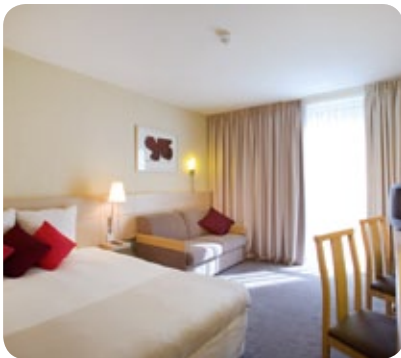

Guaranteed comfort in every bedroom

108 modern, spacious and comfortable rooms, each with:

- High-speed internet and TV with satellite and radio channels
- Flexibility for working or relaxing
- Eco-friendly toiletries

Fresh dining based on choice

elements is our approach to food and drink, offering you the freedom to eat what you want, where you want, when you want!

- 24-hour services
- Breakfast served from 6am to 10am on weekdays and 7am to 11am at weekends
- Room service available 24 hours
- Private dining room available

elements
restaurant • bar • room service

Meeting@NOVOTEL – expertise and efficiency

11 flexible and comfortable meeting spaces for up to 220 people offering:

- Maximum daylight
- State-of-the-art equipment
- Innovative break-out areas
- Bespoke solutions for your meeting needs
- Dedicated support and guidance – we'll take care of every detail